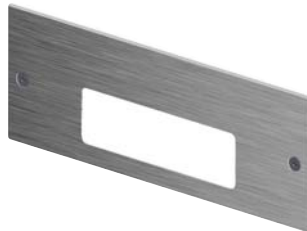

Stainless Steel