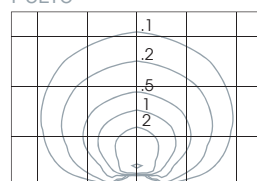

PSLT8

4w / 4000K
Grid spacing is 2.5'
Mounting Height = 1.00 Ft

PSLT12

8w / 4000K
Grid spacing is 2.5'
Mounting Height = 1.00 Ft

PSLT8 Nominal wattage
2w, 4w

PSLT12 Nominal wattage
4w, 8w

Color Temperature
3000K, 3500K, 4000K