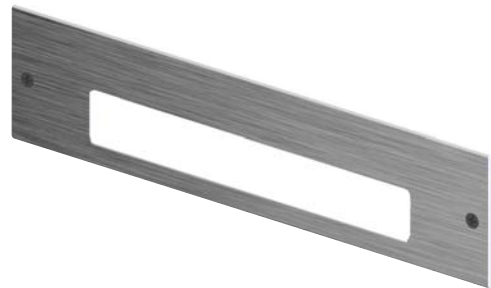

Stainless Steel