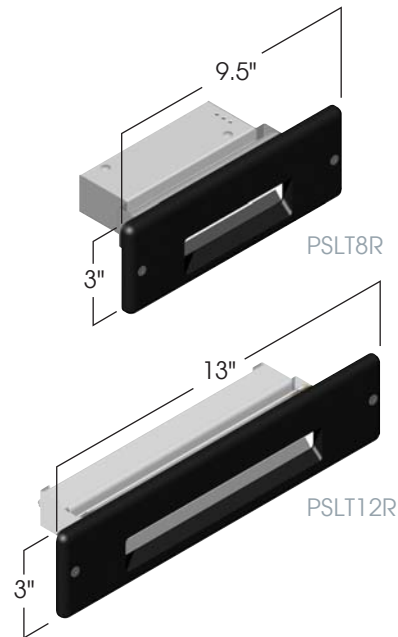

PASSO

LED Step Light

THE PASSO

Thoughtful design and attention to detail ensure the Passo LED Step Lights are truly one of a kind. Whether for new construction or retrofit applications, the Passo integrates LED technology and well proven construction techniques to deliver an extremely long lasting and virtually maintenance free light that enhances the safety and aesthetics of a project.

RETROFIT

The Passo Retrofit has been engineered to easily and effectively replace the costly, high maintenance step lights already installed in existing locations. This completely sealed (IP66) LED unit can be retrofit into the housing of most compact fluorescent fixtures in about 15 minutes. The Passo doesn't rely on the integrity of the existing box or gaskets to be effective.

An injection molded PVC housing with integral machined brass anchor blocks compliment the sealed properties of the LED module and driver. This assures protection against the potentially corrosive environment.

See specification sheets for ordering logic.

FACEPLATE MATERIALS

A choice of solid color composite, brushed stainless steel or painted cast aluminum faceplates provide a selection of product suited for a wide range of environments. See specification sheets for ordering logic.