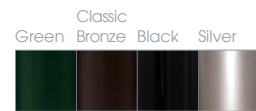

Cast Aluminum (New Construction Only)