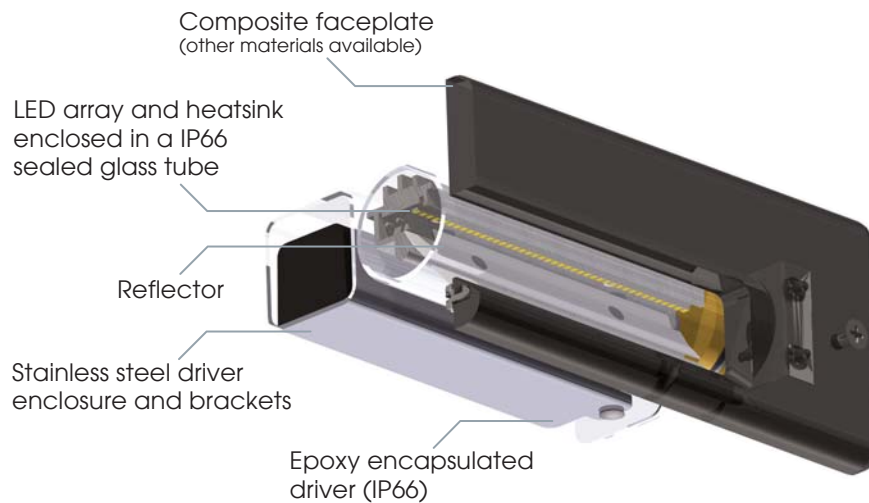

INSIDE THE PASSO