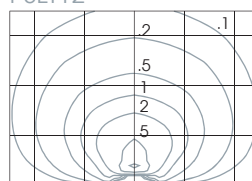

PSLT8

4w / 4000K
Grid spacing is 2.5'
Mounting Height = 1.00 Ft

PSLT12

8w / 4000K
Grid spacing is 2.5'
Mounting Height = 1.00 Ft

PSLT8 Nominal wattage
2w, 4w

PSLT12 Nominal wattage
4w, 8w

Color Temperature
3000K, 3500K, 4000K